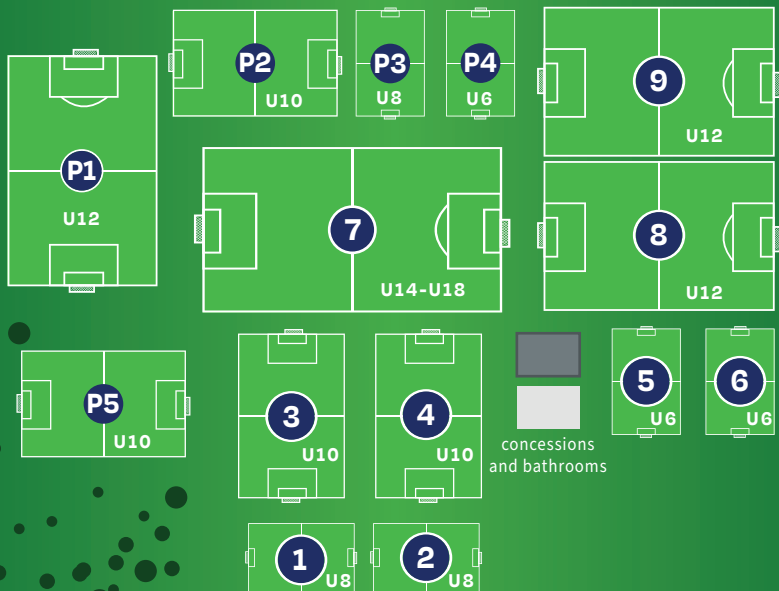

COWETA SOCCER COMPLEX

35232 STATE HWY 51, COWETA, OK

hwy 51

353 E Ave